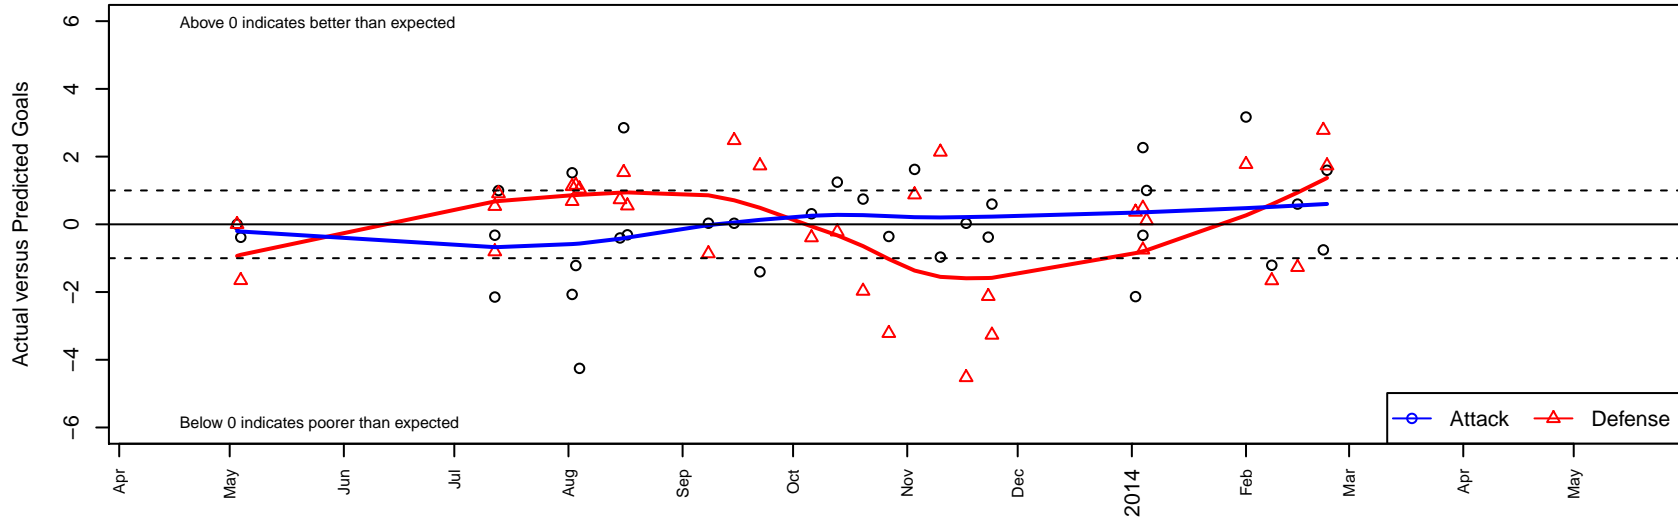

MVP Rapids Navy B98

Maple Valley SA
 Maple Valley, WA
 B98 total strength=1186
 attack=6.48 defense=2.24
 fall league = PSPL Classic 1 U15
 alt names used:
 MVP Rapids Navy B98
 MVP Rapids 98 Navy
 Maple Valley U-15 98 Navy
 MAPLE VALLEY PREMIER MVP RAPIDS 98 N
 MVP Rapids [Navy B98]

Venues played:
 WA Cup U14
 Seattle Cup BU15
 Marysville Strawberry Classic BU15
 Bigfoot Silver U15
 PSPL Classic 1 U15
 PacNW Winter Classic Premier II U15
 WA Cup BU15-17 Boys U15 Silver U15

MVP Rapids Navy B98
 Dots are actual minus expected GF (blue circles) and GA (red triangles).
 Blue line is smoothed change in attack strength. Red is smoothed change in defense strength.